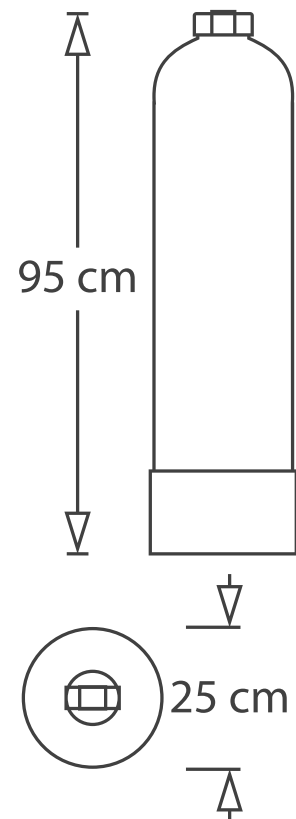

## PWS Carbon Filter

Floor Space Required  
30 cm<sup>2</sup>

### What You Get

- 1 off In/Out Head
- 1 off 10x35" Fibreglass Vessel
- 1 off 20kg Carbon