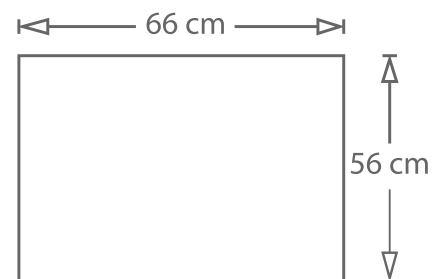

Floor Space Required

Information

This unit removes lime from your water and makes it soft. Soft water is better for pipes, appliances that use water and saves you money on cleaners, detergents and repairs.

What You Get

- 1 off 255 740 Autotrol Valve
- 1 off 8x35" Fiberglass Vessel
- 1 off Softening Resin
- 1 off 75 Litre Salt Container

Important

This unit is recommended for your water at the time of testing, if the bacterial content of your water changes over time it may be necessary to upgrade or invest in a new unit.