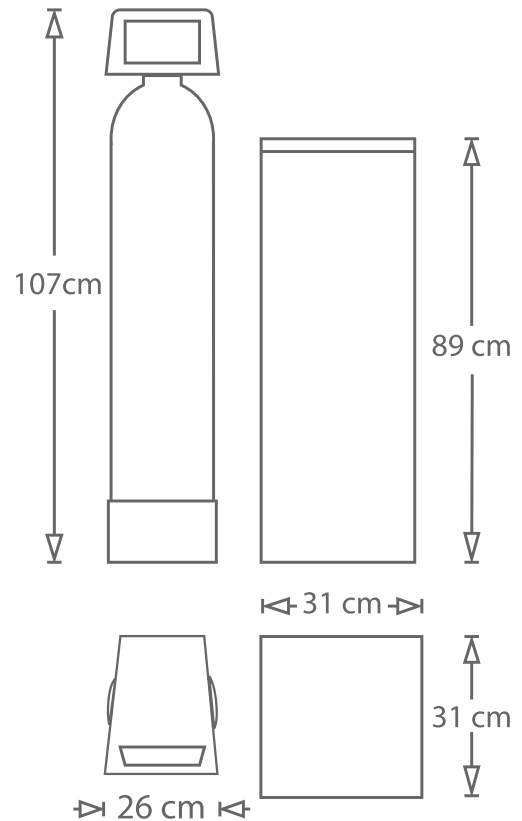

8x35 Water Softener

Floor Space Required

Information

This unit removes lime from your water and makes it soft. Soft water is better for pipes, appliances that use water and saves you money on cleaners, detergents and repairs.

What You Get

- 1 off 255 740 Autotrol Valve
- 1 off 8x35" Fiberglass Vessel
- 1 off Softening Resin
- 1 off 75 Litre Salt Container

Important

This unit is recommended for your water at the time of testing, if the bacterial content of your water changes over time it may be necessary to upgrade or invest in a new unit.