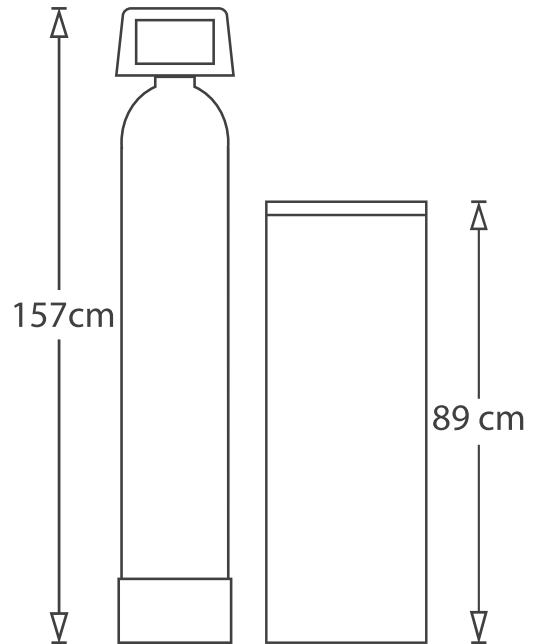

PWS CR-200 Unit

Floor Space Required

Information

This unit removes iron, manganese and lime from your water supply. It also neutralises your water and gives it a pH of 7

What You Get

- 1 off 255 740 Autotrol Valve
- 1 off 10x44" Fiberglass Vessel
- 1 off 38L Crystal Right 200
- 1 off 75 Litre Salt Container