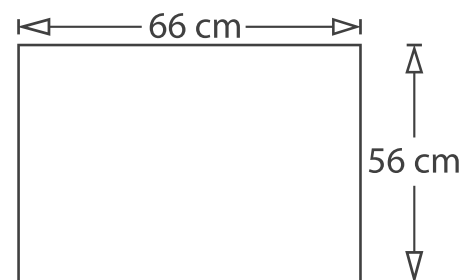

PWS CR-200 Unit

Floor Space Required

Information

This unit removes iron, manganese and lime from your water supply. It also neutralises your water and gives it a pH of 7

What You Get

- 1 off 255 740 Autotrol Valve
- 1 off 10x44" Fiberglass Vessel
- 1 off 38L Crystal Right 200
- 1 off 75 Litre Salt Container