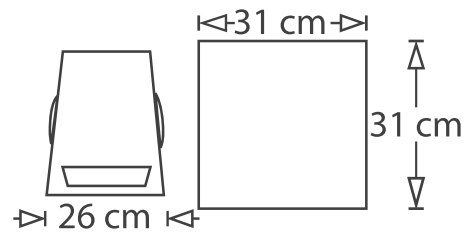

PWS CR-200 Unit

Floor Space Required

Information

This unit removes iron, manganese and lime from your water supply. It also neutralises your water and gives it a pH of 7

What You Get

- 1 off 255 740 Autotrol Valve
- 1 off 10x44" Fiberglass Vessel
- 1 off 38L Crystal Right 200
- 1 off 75 Litre Salt Container