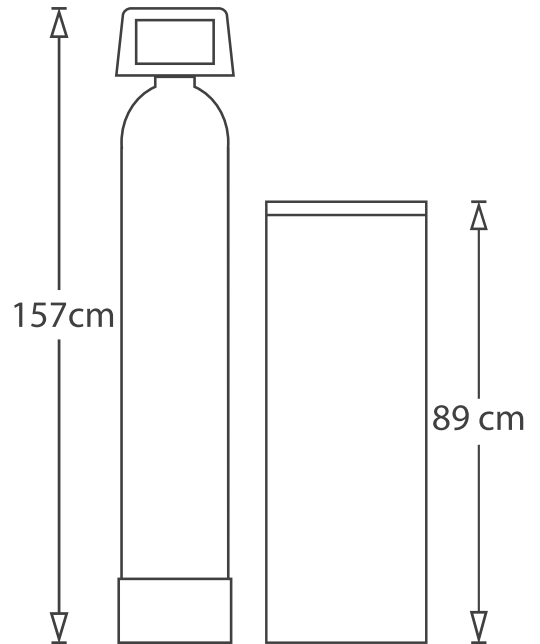

### Floor Space Required

### What You Get

- 1 off 255 Autotrol Valve
- 1 off 10x44" Fiberglass Vessel
- 1 off 38L Crystal Right 100
- 1 off 75 Litre Salt Container