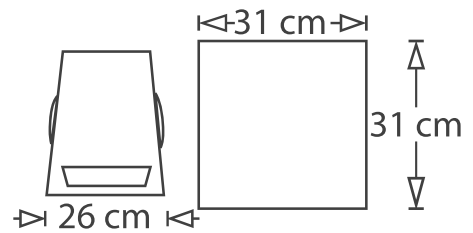

PWS CR-100 Unit